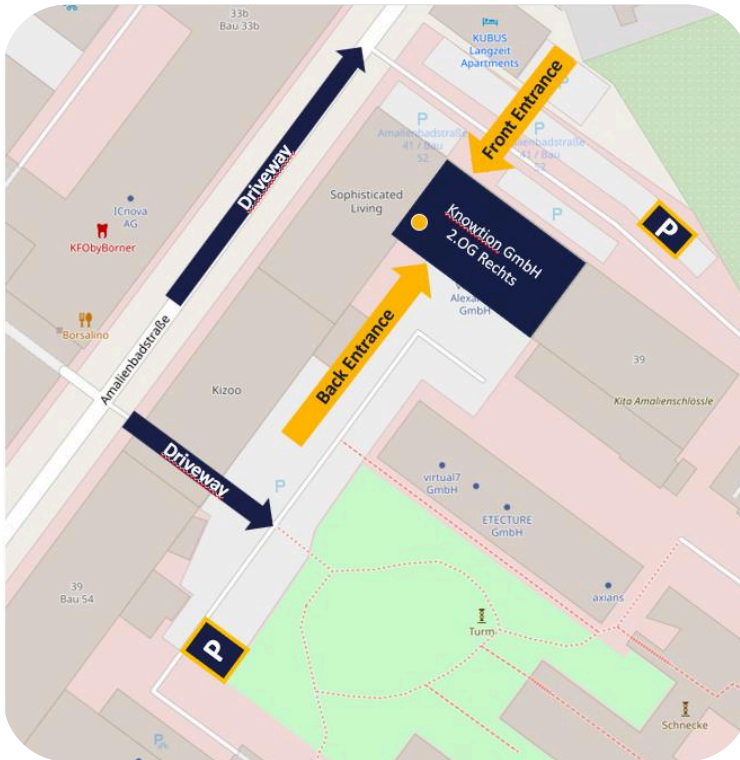

# Your Directions to Knowtion GmbH

The office of **Knowtion GmbH** (ShiraTech-Knowtion) is located in Area B of the **RaumFabrik** at **Amalienbadstr. 41, Bau 52** in **76227 Karlsruhe Durlach** on the **second floor**. The so-called RaumFabrik is located on the former industrial site of the Pfaff company and is a modern office park with various companies from different industries. We are easily accessible by public transport as well as by car.

## Arriving by Car

Coming from the **A5**, please take the exit **„Karlsruhe-Durlach | 44“** and follow the signs for **„Durlach“** along **Durlacher Allee**. At the intersection of **Durlacher Allee** and **Ernst-Friedrich-Straße**, please turn right and continue straight for two more intersections. At the intersection of **Ernst-Friedrich-Straße** and **Auer Straße**, turn left, then take the second left at the traffic light onto **Amalienbadstraße**.

We offer **parking lots** both in front of the main entrance and at the rear entrance.

**Front Entrance:** Keep to the right and follow **Amalienbadstraße** until you see the sign for **Raum Fabrik**. Turn right there. The main entrance to building **52** is immediately on your right. Our visitor parking spaces are located across from the main entrance. Follow the signs to the designated parking spots. The office is located on the **2nd floor, right**.

**Tram Line 2:** Direction **Wolfartsweier** | Stop at **Durlach Gritznerstraße**

- After getting off at **Durlach Gritznerstraße**, walk straight along **Gritznerstraße**.
- After about 180 meters, turn right onto **Amalienbadstraße**.
- Follow **Amalienbadstraße** for approximately 500 meters.
- **Amalienbadstraße 41, Building 52** will be on your right